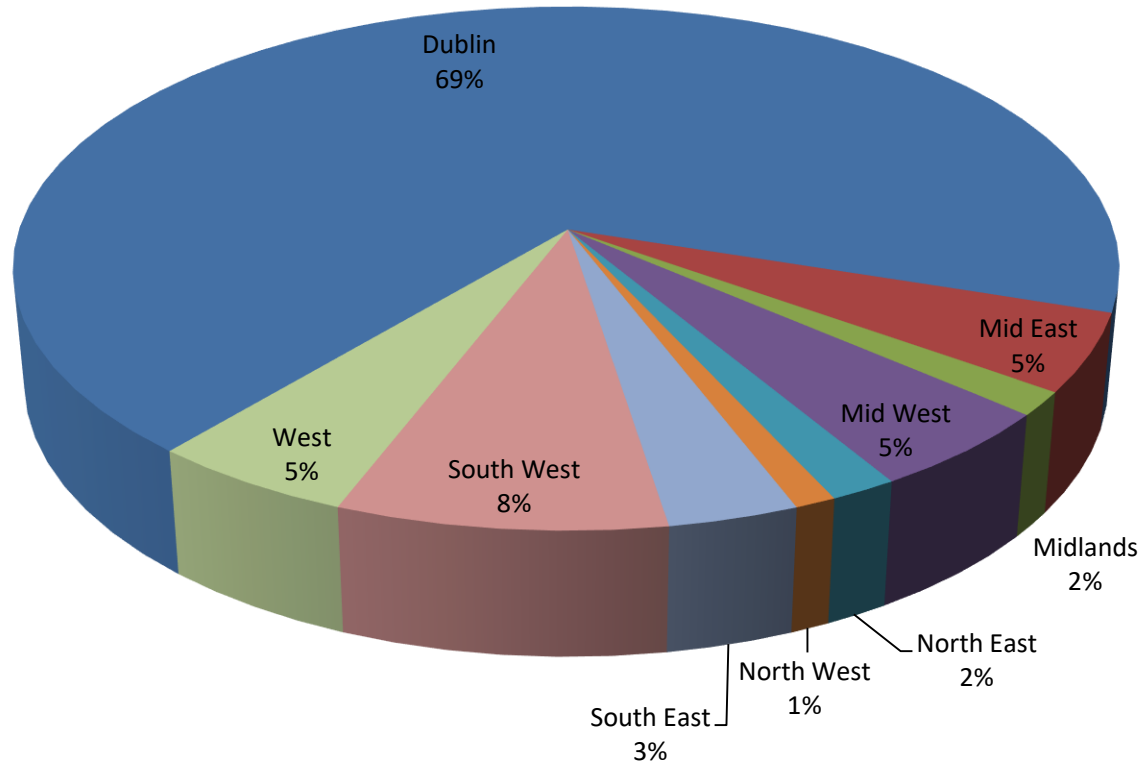

Homelessness by region during the week of 23-29 March 2020

Dublin 4515

Mid-East

Kildare 186

Meath 108

Wicklow 23

Midlands

Laois 30

Longford 8

Offaly 28

Westmeath 31

Mid-West

Clare 72

Limerick 259

North-East

Louth 99

Monaghan 2

Cavan 11

North-West

Donegal 25

Leitrim 3

Sligo 41

South-East

Carlow 39

Kilkenny 49

Tipperary 31

Waterford 68

Wexford 31

South-West

Cork 385

Kerry 165

West

Galway 314

Mayo 28

Roscommon 1