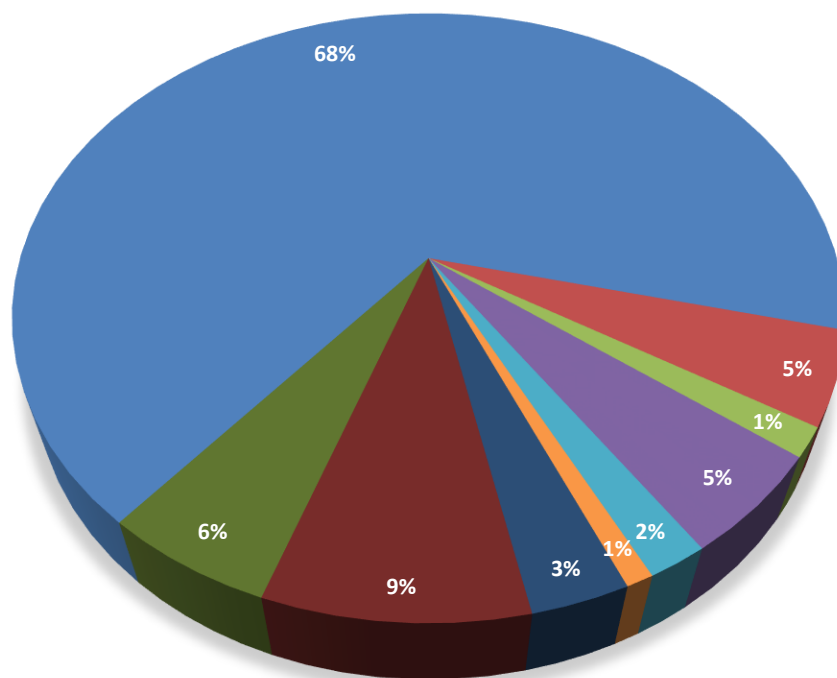

REGION	HOMELESS ADULTS	GENDER		AGE GROUPS				ACCOMMODATION TYPE *			
		Male	Female	18-24	25-44	45-64	65+	PEA	STA	TEA	Other
Dublin	4268	2498	1770	510	2495	1180	83	1992	2250	58	0
Mid-East	310	197	113	41	166	92	11	189	117	4	0
Midlands	98	48	50	11	51	33	3	62	12	24	0
Mid-West	335	212	123	51	179	97	8	112	188	35	0
North-East	127	72	55	19	64	33	11	75	51	1	0
North-West	58	41	17	9	32	16	1	18	28	11	1
South-East	205	151	54	30	112	55	8	54	149	0	2
South-West	548	337	211	68	332	127	21	317	234	0	0
West	360	210	150	45	198	102	15	208	150	0	2
TOTAL	6309	3766	2543	784	3629	1735	161	3027	3179	133	5

TEA - Temporary Emergency Accommodation: emergency accommodation with no (or minimal) support

* Note: clients may have accessed multiple accommodation types during the week

Homelessness by region during the week of 23-29 December 2019

Carlow 31

Kilkenny 44

Tipperary 35

Waterford 63

Wexford 32

South-West

Cork 405

Kerry 143