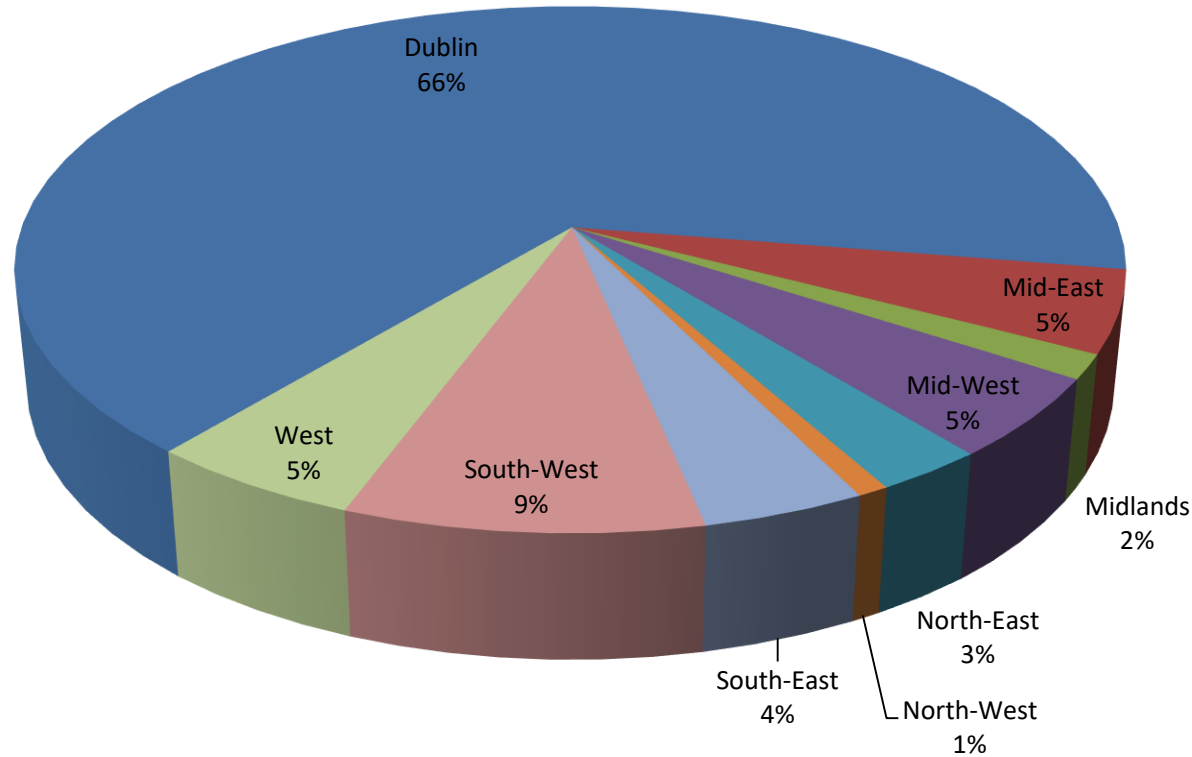

Homelessness by region during the week of 19 – 25 August 2019

Dublin 4312

Mid-East

Kildare 184
Meath 111
Wicklow 32

Midlands

Laois 16
Longford 7
Offaly 40
Westmeath 35

Mid-West

Clare 68
Limerick 255

North-East

Louth 170
Monaghan 1
Cavan 8

North-West

Donegal 18
Leitrim 2
Sligo 31

South-East

Carlow 23
Kilkenny 59
Tipperary 34
Waterford 112
Wexford 38

South-West

Cork 419
Kerry 164

West

Galway 311
Mayo 33
Roscommon 7