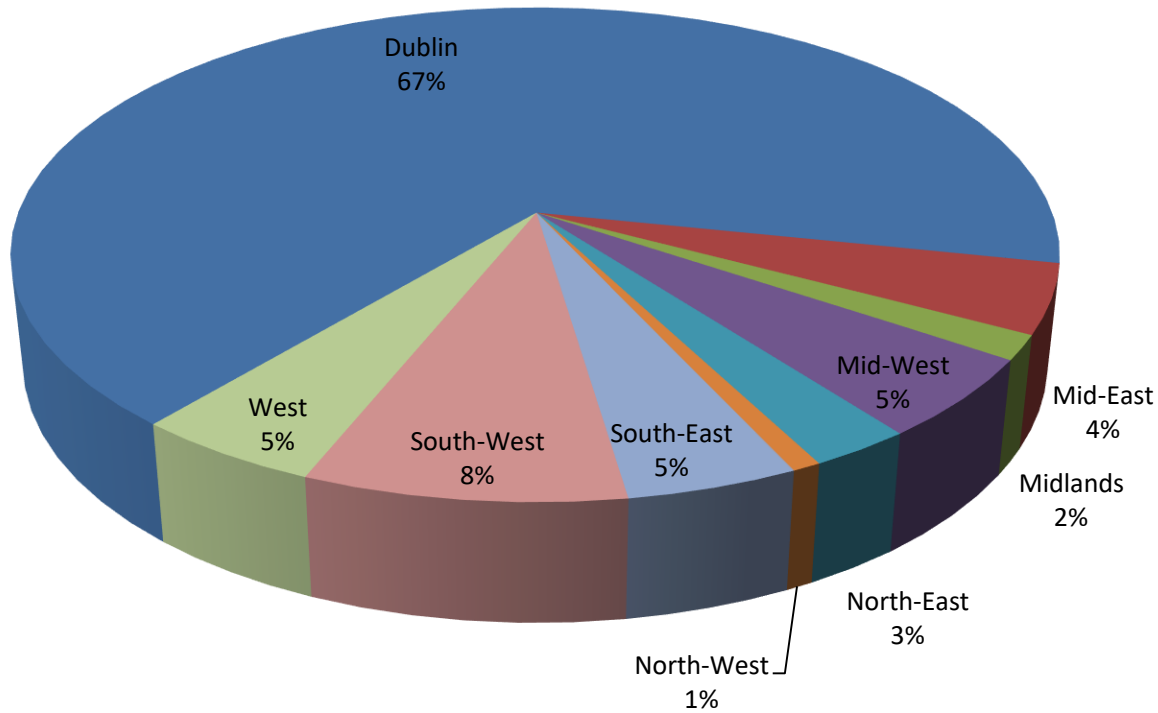

Homelessness by region during the week of 20 – 26 May 2019

Dublin 4367

Mid-East

Kildare 164

Meath 88

Wicklow 42

Midlands

Laois 18

Longford 5

Offaly 53

Westmeath 29

Mid-West

Clare 76

Limerick 265

North-East

Louth 162

Monaghan 3

Cavan 11

North-West

Donegal 17

Leitrim 0

Sligo 33

South-East

Carlow 29

Kilkenny 59

Tipperary 46

Waterford 112

Wexford 49

South-West

Cork 407

Kerry 145

West

Galway 280

Mayo 34

Roscommon 10